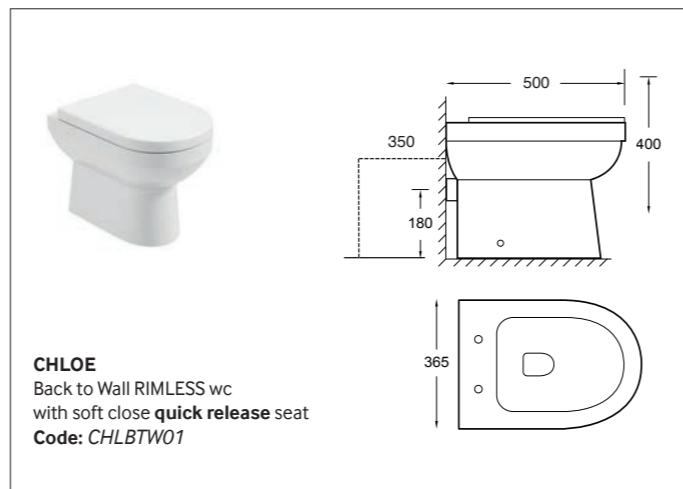

CHLOE
Fully Shrouded wc
W380 x H780 x D650mm
wc, cistern & fittings, 6/4L push button
with soft close quick release seat
Code: *CHLFS01*

CHLOE
Back to Wall RIMLESS wc
with soft close quick release seat
Code: *CHLBTW01*