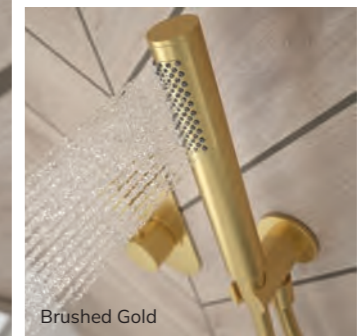

Thermostatic Bath Shower Mixers

Built in diverter
Min. operating pressure: 0.5 bar

ETAST400 €350

Min. operating pressure: 0.5 bar

ETFOR400 €240

Built in diverter
Min. operating pressure: 0.5 bar

ETAST40DM €390

Min. operating pressure: 0.5 bar

ETFOR40DM €285

Min. operating pressure: 1 bar

MYCOS400 €270

*Hose and shower head not included with thermostatic bath shower mixers

Slide Rail Kits

NEW

- Stainless Steel Rail
- 3 Function Handset
- 1.7m Anti-twist Stainless Steel Hose
- Wall Elbow Included
- Optional 6l/min Flow Restrictor Included
- Min. operating pressure: 0.5 bar

Chrome USH0030 €150
Matt Black USH0031 €195
Brushed Gold USH0032 €195
Brushed Nickel USH0033 €195

NEW

- Stainless Steel Rail
- 3 Function Handset
- 1.7m Anti-twist Stainless Steel Hose
- Wall Elbow Included
- Optional 6l/min Flow Restrictor Included
- Min. operating pressure: 0.5 bar

Chrome USH0029 €165

Shower Handsets

Matt Black

NEW

- Brass Pencil Handset
- 1.5m Shower Hose
- Wall Elbow Included

Chrome USH0084 €100
Matt Black USH0085 €150
Brushed Gold USH0086 €150
Brushed Nickel USH0087 €150

CORBSET2 €35
[Does not include wall elbow]

UBR0013 €50
[Includes wall elbow]

UBR0012 €45
[Includes wall elbow]