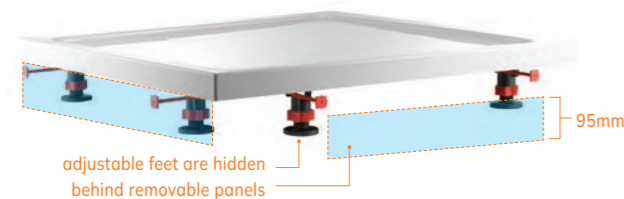

adjustable feet are hidden behind removable panels

KRISTAL
LOW PROFILE
SHOWER TRAYS

€155