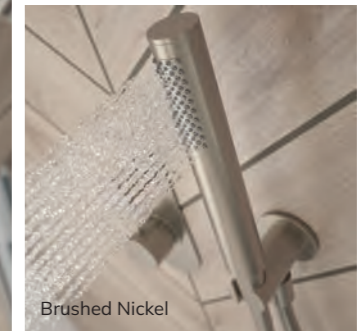

Brushed Gold

Brushed Nickel

NEW

- Brass Pencil Handset
- 1.5m Shower Hose
- Wall Elbow Included

Chrome USH0084 €100
Matt Black USH0085 €150
Brushed Gold USH0086 €150
Brushed Nickel USH0087 €150

CORBSET2 €35
[Does not include wall elbow]

UBR0013 €50
[Includes wall elbow]

UBR0012 €45
[Includes wall elbow]