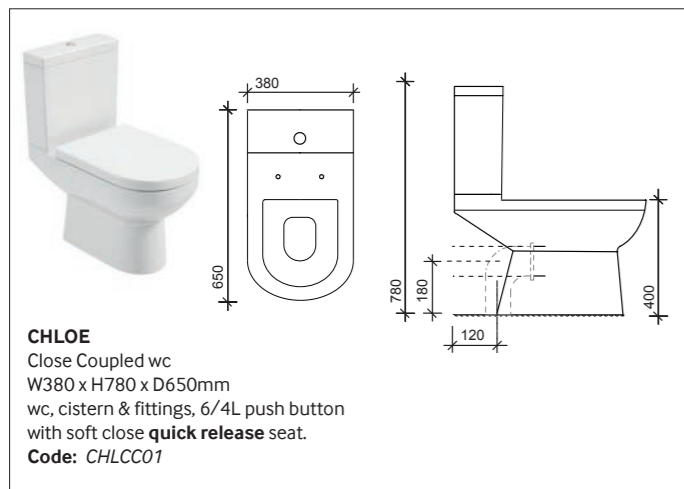

REFLECTIONS
Back to Wall RIMLESS wc soft close seat
Code: *REFBTW06*

CHLOE
Back to Wall RIMLESS wc
with soft close quick release seat
Code: *CHLBTW01*

CHLOE
Close Coupled wc
W380 x H780 x D650mm
wc, cistern & fittings, 6/4L push button
with soft close quick release seat.
Code: *CHLCC01*