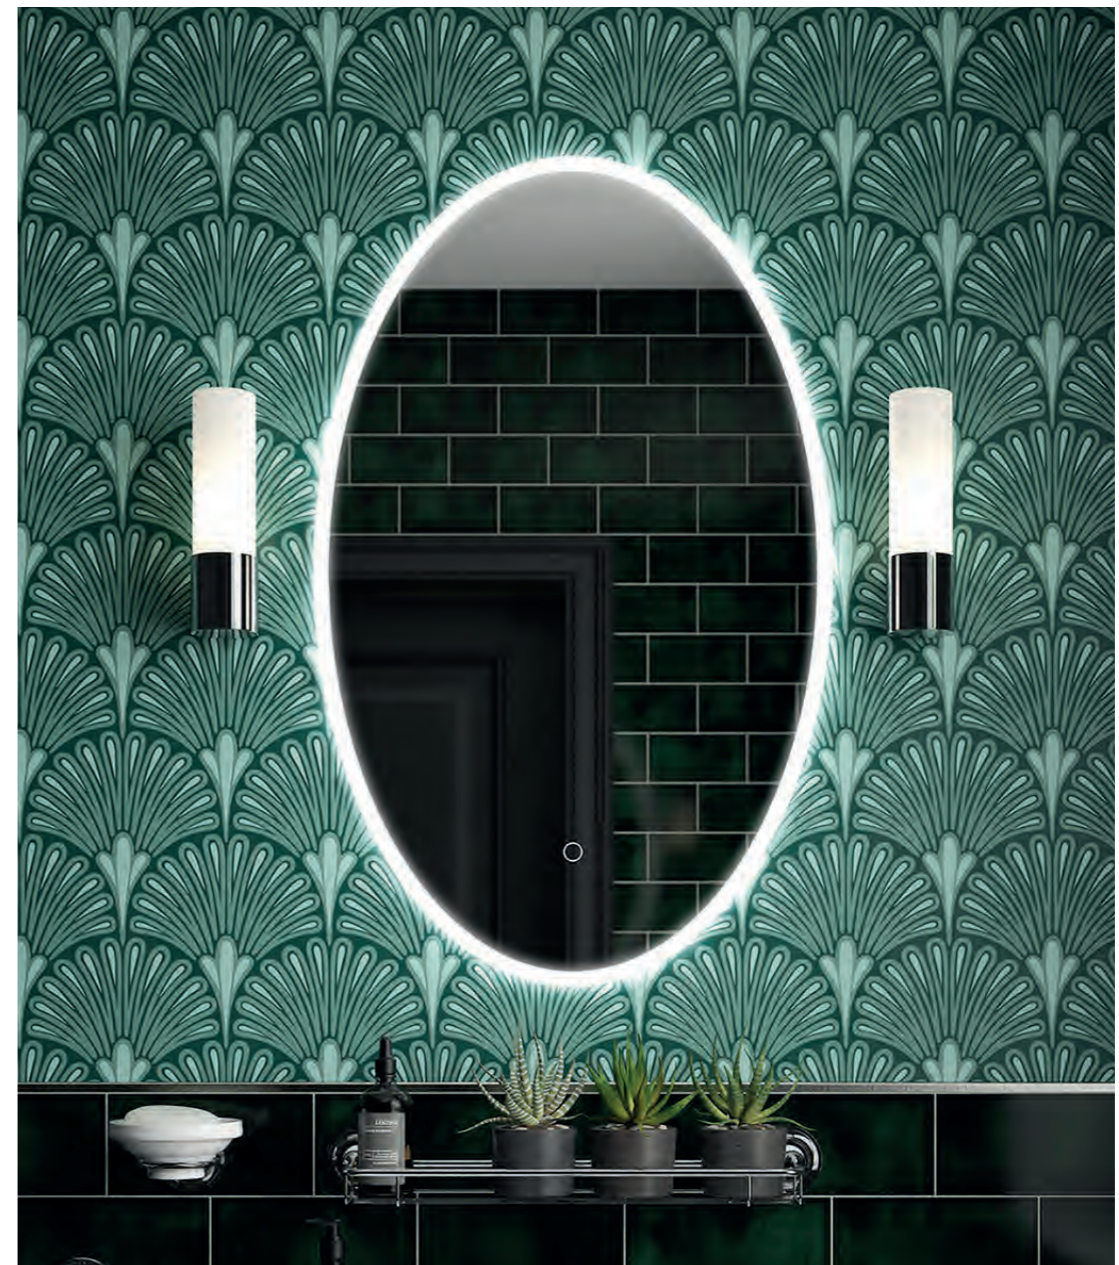

SANSA Mirrors

MIRRORS & LIGHTS

SANSA

SANSA

Features

- Energy efficient LED lights
- Touch switch
- Heated demister pad
- IP44

Round

Ø600mm	UM0014	€395
Ø800mm	UM0015	€520

Oval

W600 x H800mm	UM0018	€520

Rectangle

W500 x H700mm	SLM5070	€375
W600 x H800mm	SLM6080	€430
W1000 x H600mm	SLM60100	€610
W1200 x H600mm	SLM60120	€695