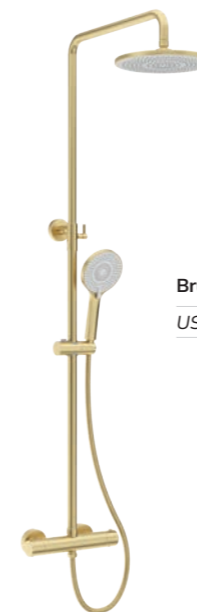

Chrome
USH0024 €395

Matt Black
USH0025 €495

Brushed Gold
USH0026 €495

Brushed Nickel
USH0027 €495

NEW

ONYX Square

Thermostatic Shower Kit

- Exposed thermostatic shower valve
- Telescopic riser
- 200mm showerhead
- Single function handset
- 1.5m shower hose
- Min. operating pressure: 0.5 Bar