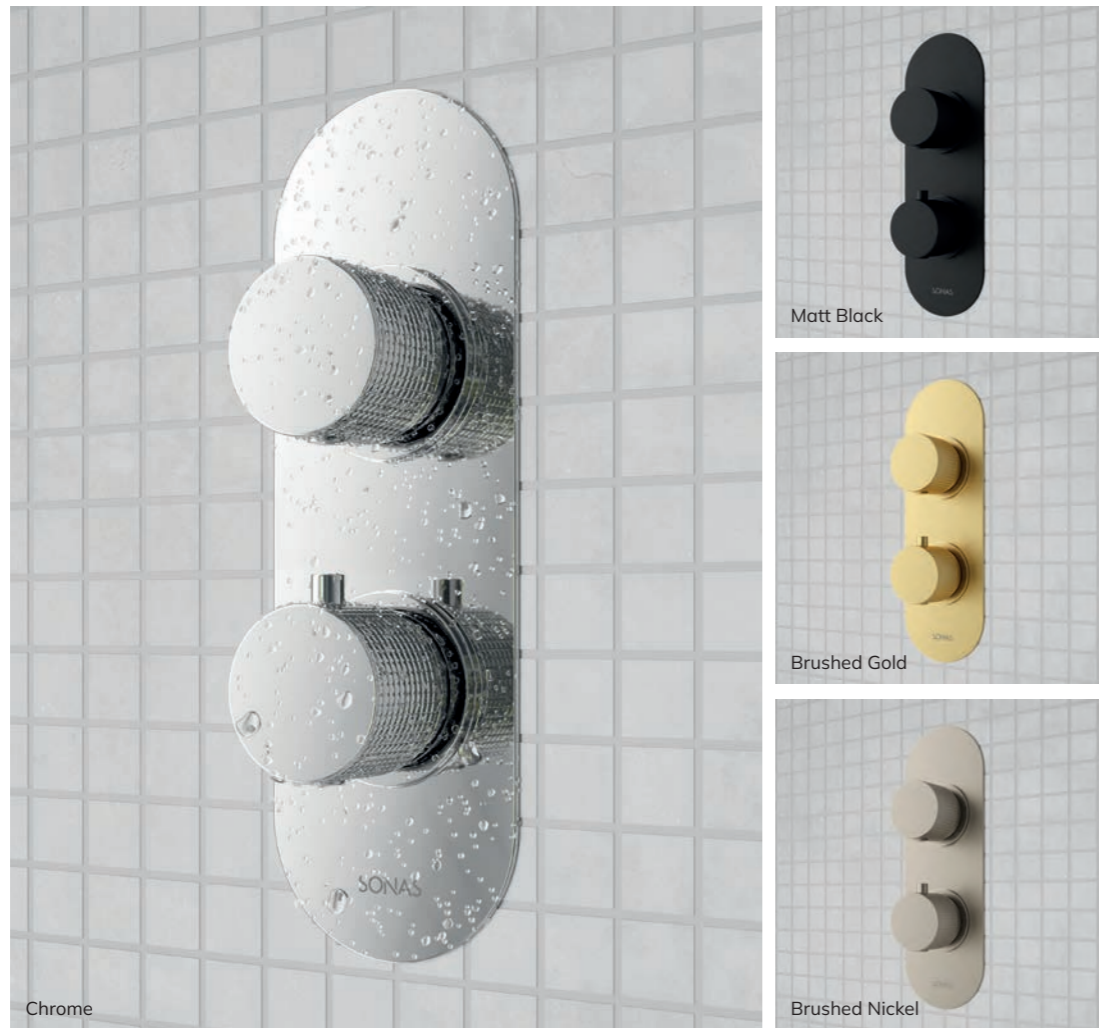

Concealed Thermostatic Shower Valves

Chrome

Matt Black

Brushed Gold

Brushed Nickel

NEW

ALITA Knurled

- Concealed Thermostatic Shower Valve
- Knurled Handles provide additional grip
- Min operating pressure: 0.5 bar

		2 Outlet	3 Outlet
Chrome	USH0088	€350	USH0089 €450
Matt Black	USH0090	€395	USH0091 €495
Brushed Gold	USH0092	€395	USH0093 €495
Brushed Nickel	USH0094	€395	USH0095 €495

ALITA Round

min. operating pressure: 0.5 bar

1 Outlet	QRSV21CP	€340
2 Outlet	QRSV22CP	€350

min. operating pressure: 0.5 bar

2 Outlet	QRSV32CP	€425
3 Outlet	QRSV33CP	€435

min. operating pressure: 0.5 bar

2 Outlet	USH0018	€455

ALITA Square

min. operating pressure: 0.5 bar

1 Outlet	QSQSV21CP	€340
2 Outlet	QSQSV22CP	€350

min. operating pressure: 0.5 bar

2 Outlet	QSQSV32CP	€425
3 Outlet	QSQSV33CP	€435

min. operating pressure: 0.5 bar

2 Outlet	USH0019	€455

Manual Shower Valves

Min. operating pressure: 0.5 bar

Manual shower valve
with DIVERTER
CCC612CR €160

Manual shower valve
CCC602CR €105

Manual shower valve
with DIVERTER
NOR612CR €160

Manual shower valve
NOR602CR €105