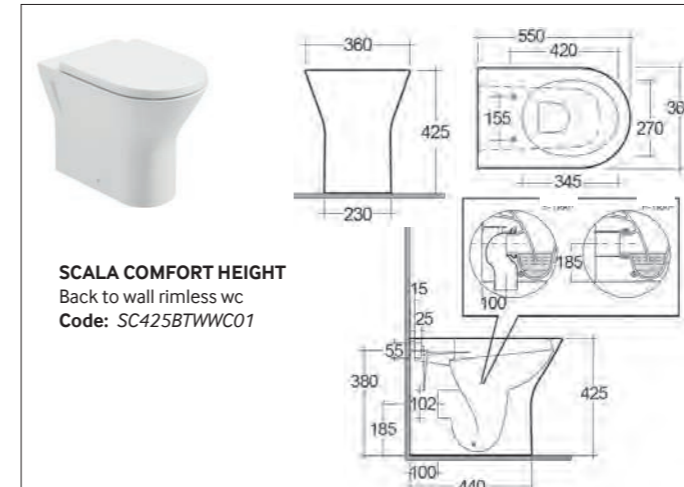

STRATA
Back to Wall wc
Code: *STBTWC*

SCALA COMFORT HEIGHT
Back to wall rimless wc
Code: *SC425BTWWC01*