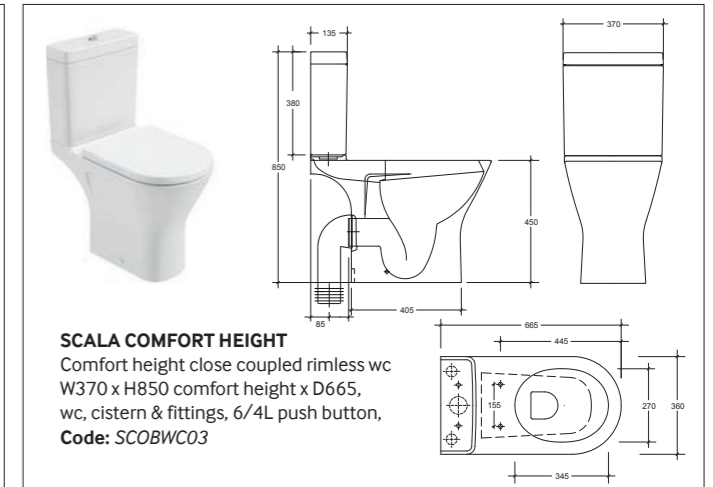

STRATA
Wall Hung wc
Code: *STWHC*