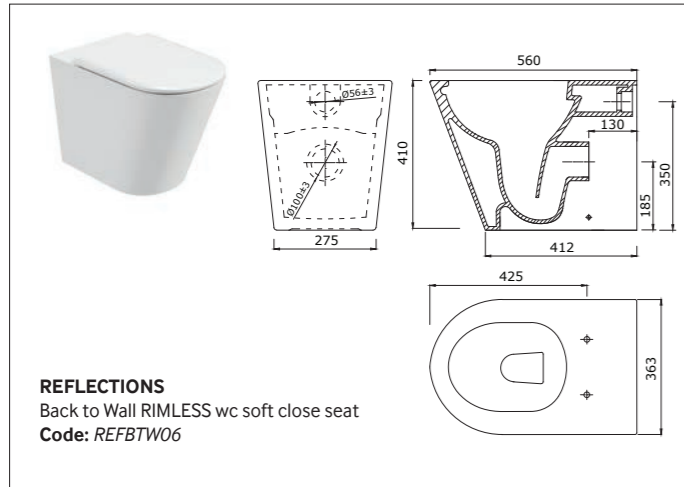

REFLECTIONS
RIMLESS Fully shrouded wc
W378 x H835 x D625mm wc
cistern & fittings, 4.5/3L push button
Code: *REFFS06*