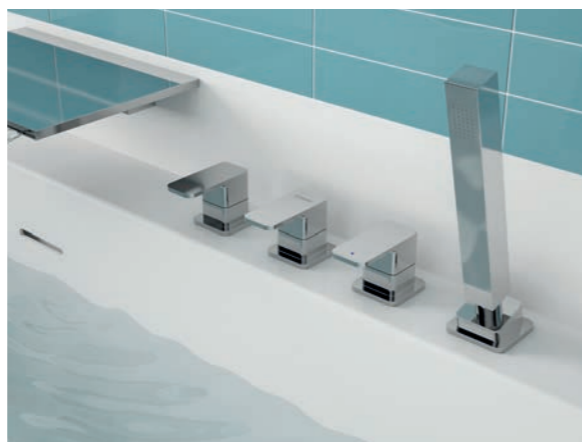

- Chrome CORN001 €620
- Matt Black UBR0056 €640
- Brushed Gold UBR0078 €640

CONTOUR

Available in

TAPS

Cloakroom Basin Mixer

min. operating pressure: 0.2 bar

- Chrome  UBR0097 €125
- Matt Black  UBR0061 €165
- Brushed Gold  UBR0083 €165