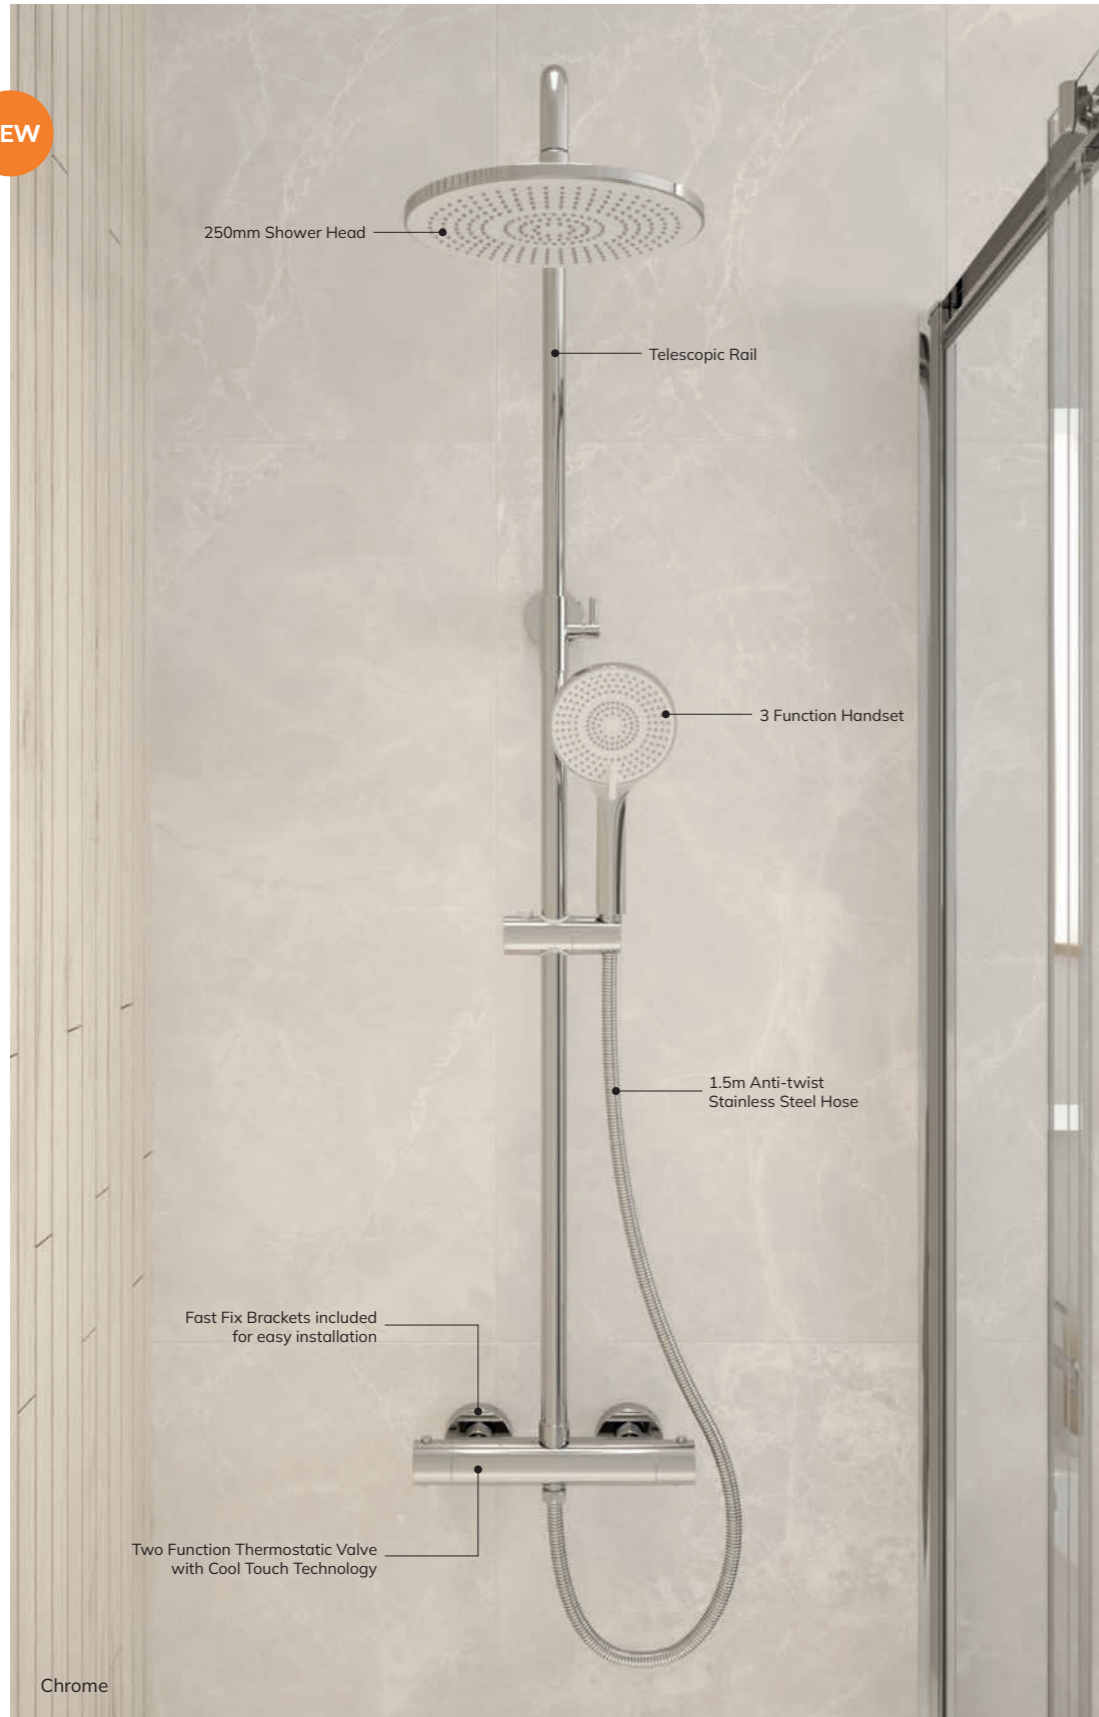

ALITA

Rain Thermostatic Shower Kit

Available in

Chrome

Matt Black

Brushed Gold

Brushed Nickel

NEW