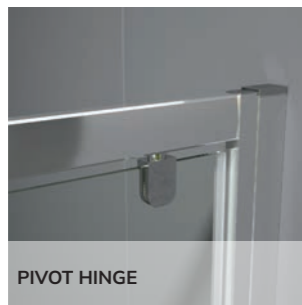

CITY+

Shower Doors

The CITY+ collection is a vibrant range of enclosures created for modern lifestyles. Designed and manufactured with high quality components to meet exacting Standards, CITY+ from KRISTAL Shower Doors epitomises style and specification.