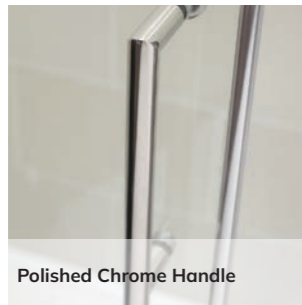

K2 Shower Doors

With style, performance and unrivalled options, the K2 Range with extended 1900mm high frame offers you an unbeatable choice of shower enclosure. Packed with features designed for the most demanding of users the K2 Range hosts an extensive range of size options to match every space.