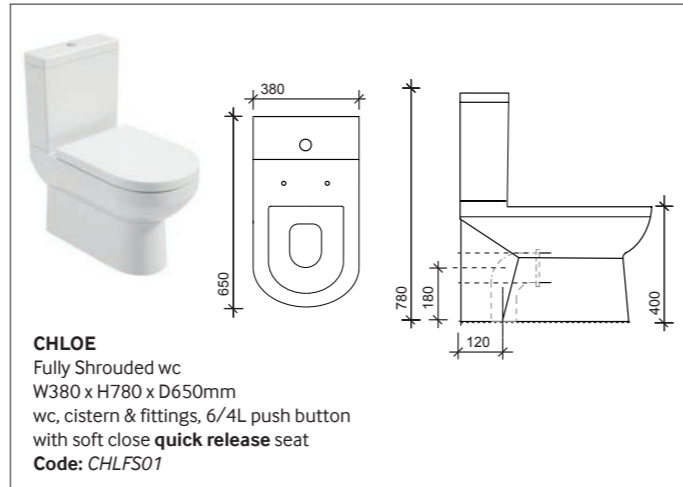

REFLECTIONS
Wall Hung RIMLESS wc
soft close seat
Code: *REFWH06*