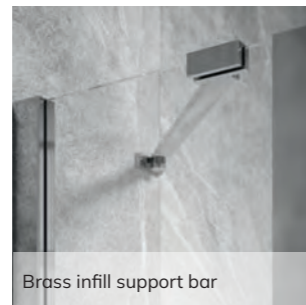

Easy glide rollers

Spring loaded rollers for easy clean

Dual brass handle

Minimalist signature hinge

Brass infill support bar

Aluminium frame

ASPECT Sliding Door with Side Panel- Chrome

ASPECT Hinged Door - Matt Black