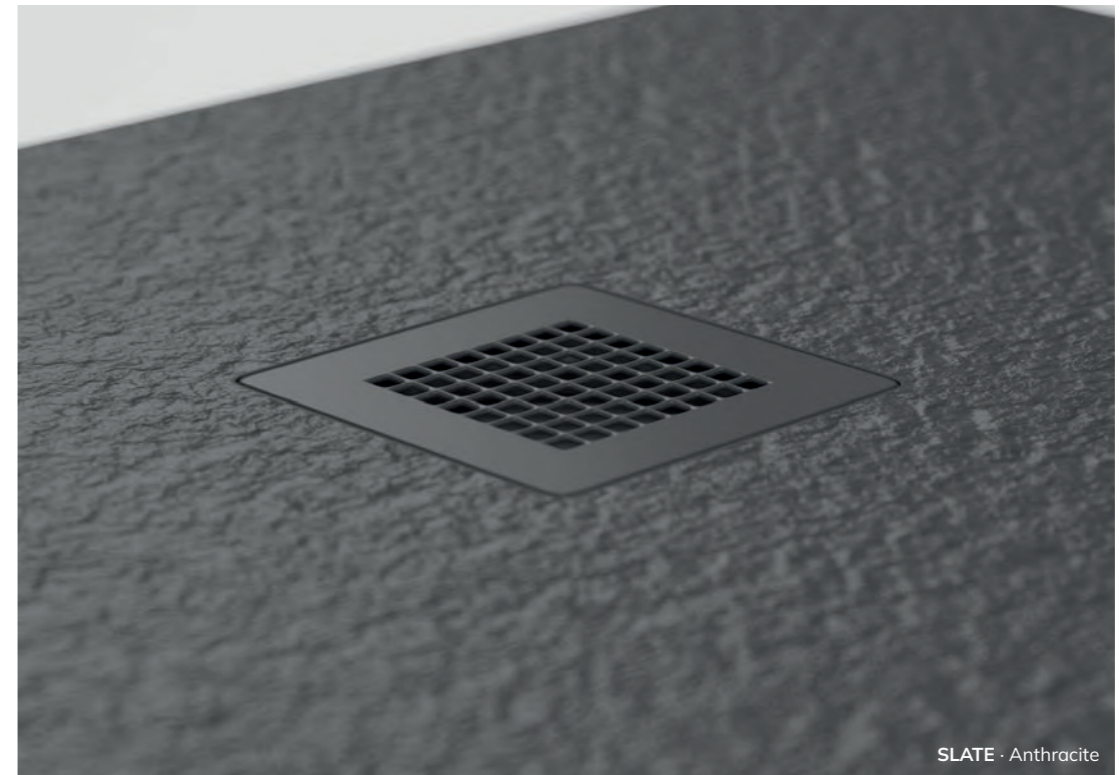

SLATE

White

Anthracite

Taupe

Black