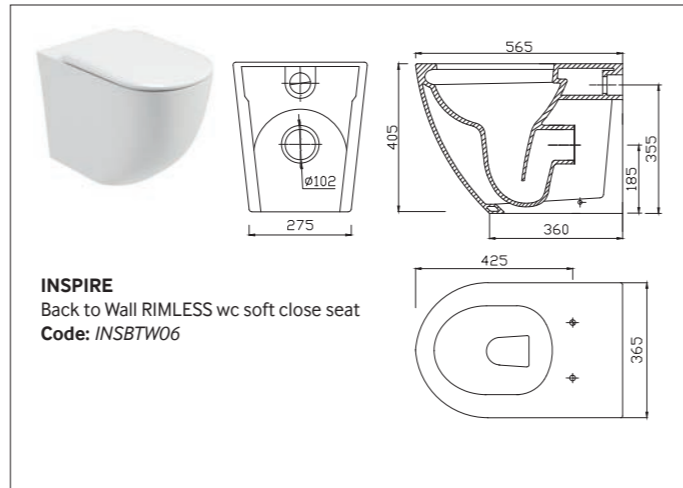

INSPIRE
Back to Wall RIMLESS wc soft close seat
Code: *INSBTW06*