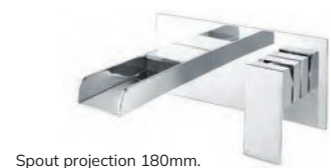

Spout projection 180mm. Basin waste not included with wall mounted basin mixer

Wall Mounted Basin Mixer

min. operating pressure: 0.5 bar

Chrome **MYKBIN007 €235**