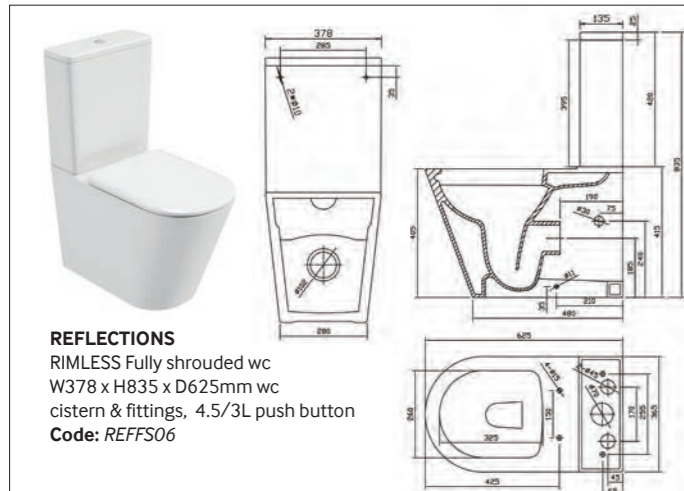

INSPIRE
Back to Wall RIMLESS wc soft close seat
Code: *INSBTW06*

STRATA
Close Coupled wc, W430 x H780 x D680mm
wc, cistern & fittings, 6/4L push button
Code: *STWCC*

STRATA
Low Level wc
wc, cistern & fittings
Code: *STLLC*