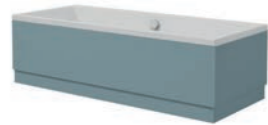

Morning Sky Blue Matt