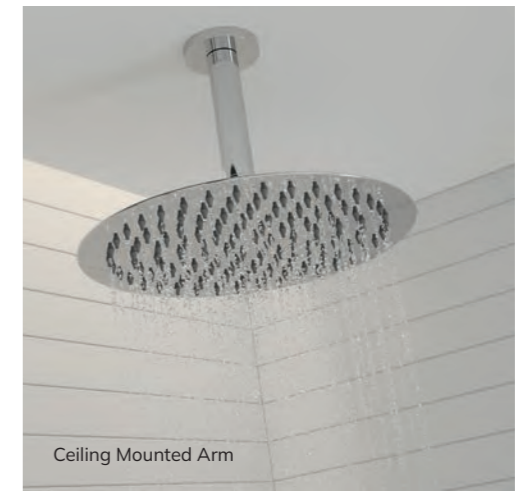

Choice of Wall or Ceiling Mounted Arm