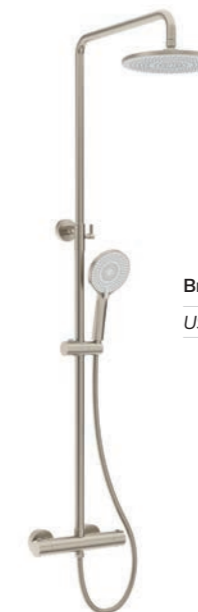

Chrome
USH0024 €395

Matt Black
USH0025 €495

Brushed Gold
USH0026 €495

Brushed Nickel
USH0027 €495

NEW

ONYX Square

Thermostatic Shower Kit

- Exposed thermostatic shower valve
- Telescopic riser
- 200mm showerhead
- Single function handset
- 1.5m shower hose
- Min. operating pressure: 0.5 Bar