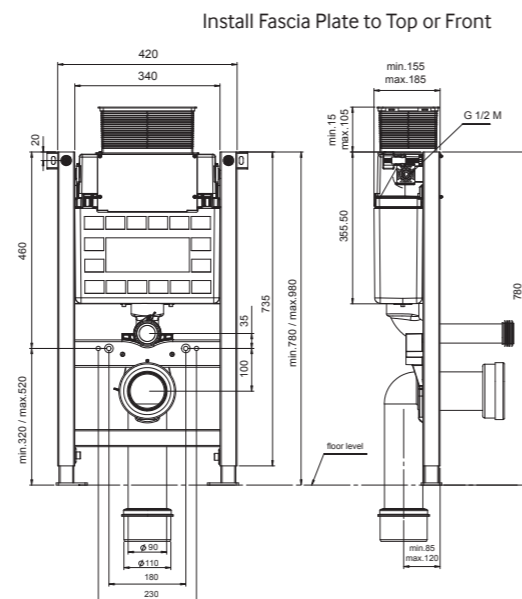

Concealed Cistern for Back To Wall WCs

Includes pan connectors with front access, dual flush cistern and rectangular or circular flush plate [excluding wc pan]

W420 x H420 x D155 - 185mm

Chrome		USW0147
White		USW0148
Black		USW0149
Chrome		USW0150
White		USW0151
Black		USW0152

FASTFIX Frame for Wall Hung WCs

Includes pan connectors with top and front access, dual flush compact cistern and rectangular or circular flush plate [excluding wc pan]

W420 x H780-880 x D155-185mm

Chrome		T064113P43
White		T064113P44
Black		T064113P45
Chrome		T064113P47
White		T064113P48
Black		T064113P49

Install Fascia Plate To Top Or Front

FASTFIX Frame for Wall Hung WCs

Includes pan connectors with front access, dual flush cistern and rectangular or circular flush plate [excluding wc pan]

W350 x H1100-1300 x D150-180mm

Chrome		T074113P43
White		T074113P44
Black		T074113P45
Chrome		T074113P47
White		T074113P48
Black		T074113P49

PRODUCT GUARANTEES

At SONAS Bathrooms our products have become the benchmark for others to follow. Our ranges are specifically tailored to meet the requirements of Homeowners, Installers and Trade Professionals.

All our products are manufactured to appropriate industry standards and where required to the necessary EN standards. For your additional peace of mind, we fully support our product guarantees with our technical support and spare parts after sales service.

In the event that you do encounter a problem with a SONAS product please contact us with the details of the fault and a proof of purchase from the SONAS dealer where the item was bought and we will do the rest. All after sales or technical queries can be emailed directly to customerservice@sonasbathrooms.com which will be answered by one of our in-house qualified plumbing advisors.

Ceramics