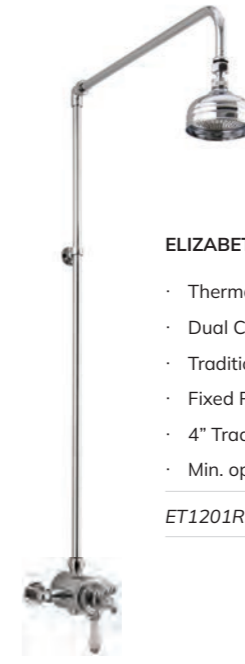

ELIZABETH Shower Kit
· Thermostatic Shower Valve
· Dual Control
· Traditional Exposed
· Fixed Riser
· 4" Traditional Shower Head
· Min. operating pressure: 0.5 bar
ET1201RIG €620

Traditional Shower Heads & Valves