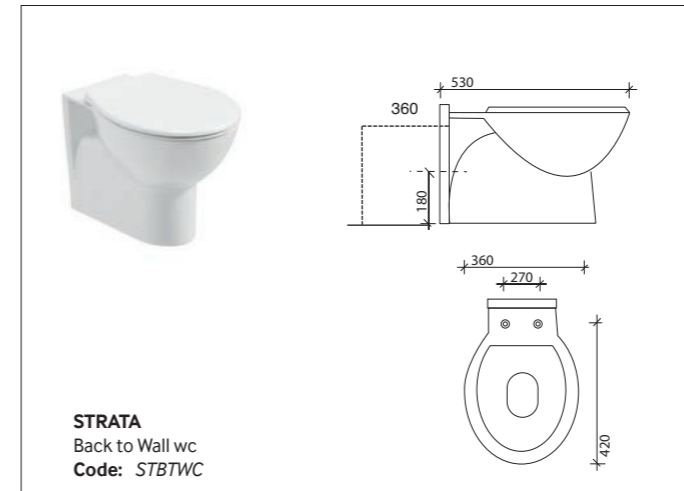

STRATA
Close Coupled wc, W430 x H780 x D680mm
wc, cistern & fittings, 6/4L push button
Code: *STWCC*