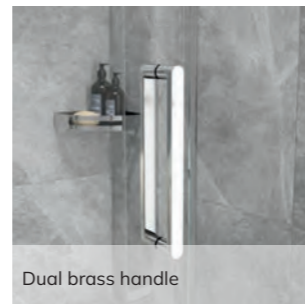

Dual brass handle