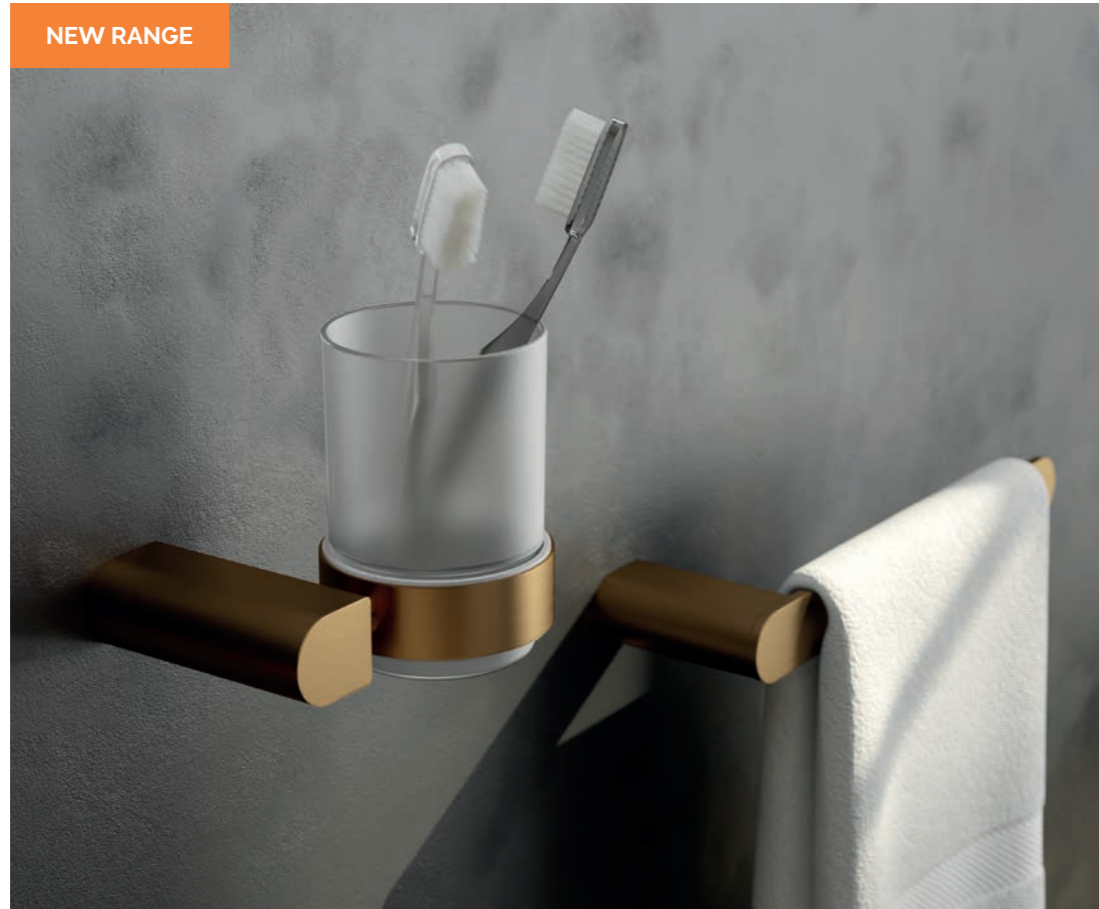

ACCESSORIES

Toothbrush Holder

Chrome		UA0088	€60
Matt Black		UA0089	€75
Brushed Gold		UA0090	€75
Brushed Nickel		UA0091	€75

Robe Hook

Chrome		UA0072	€45
Matt Black		UA0073	€50
Brushed Gold		UA0074	€50
Brushed Nickel		UA0075	€50