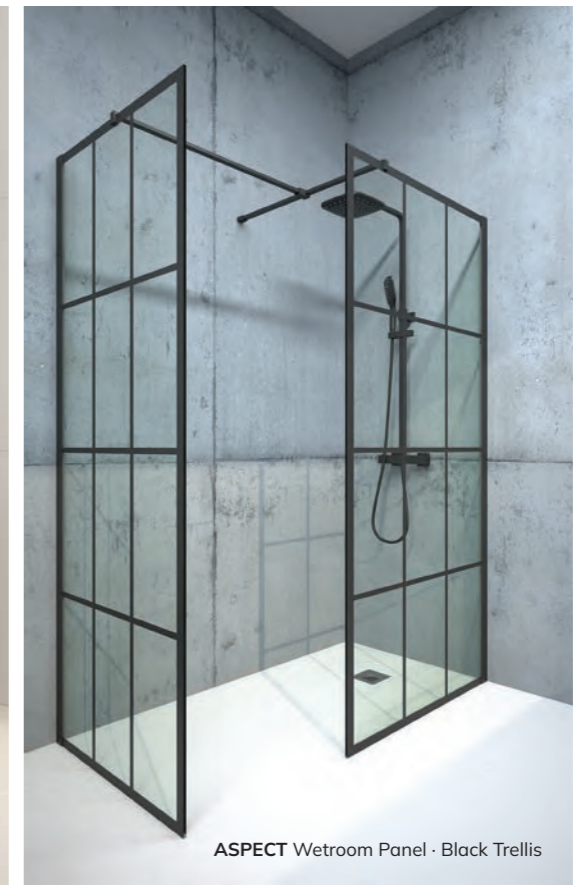

ASPECT Wetroom Panels · Brushed Nickel

ASPECT Wetroom Panel - Matt Black

ASPECT Wetroom Panel - Chrome

ASPECT Wetroom Panel - White

ASPECT Wetroom Panel - Brushed Gold

ASPECT Wetroom Panel - Black Trellis

ASPECT Chrome Wetroom Panels