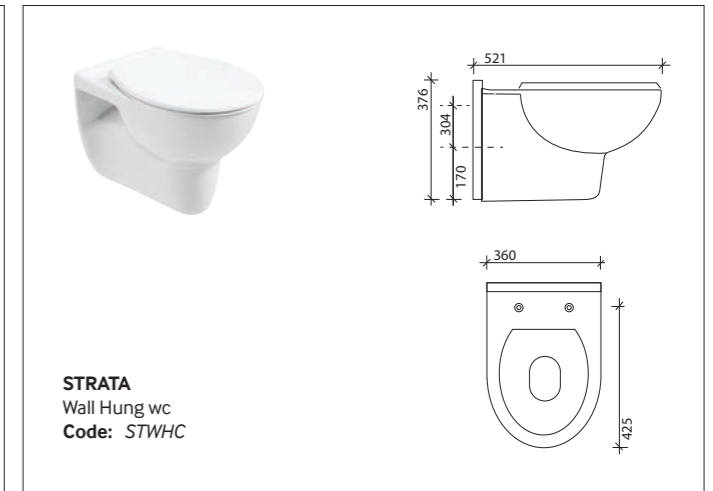

STRATA
Low Level wc
wc, cistern & fittings
Code: *STLLC*