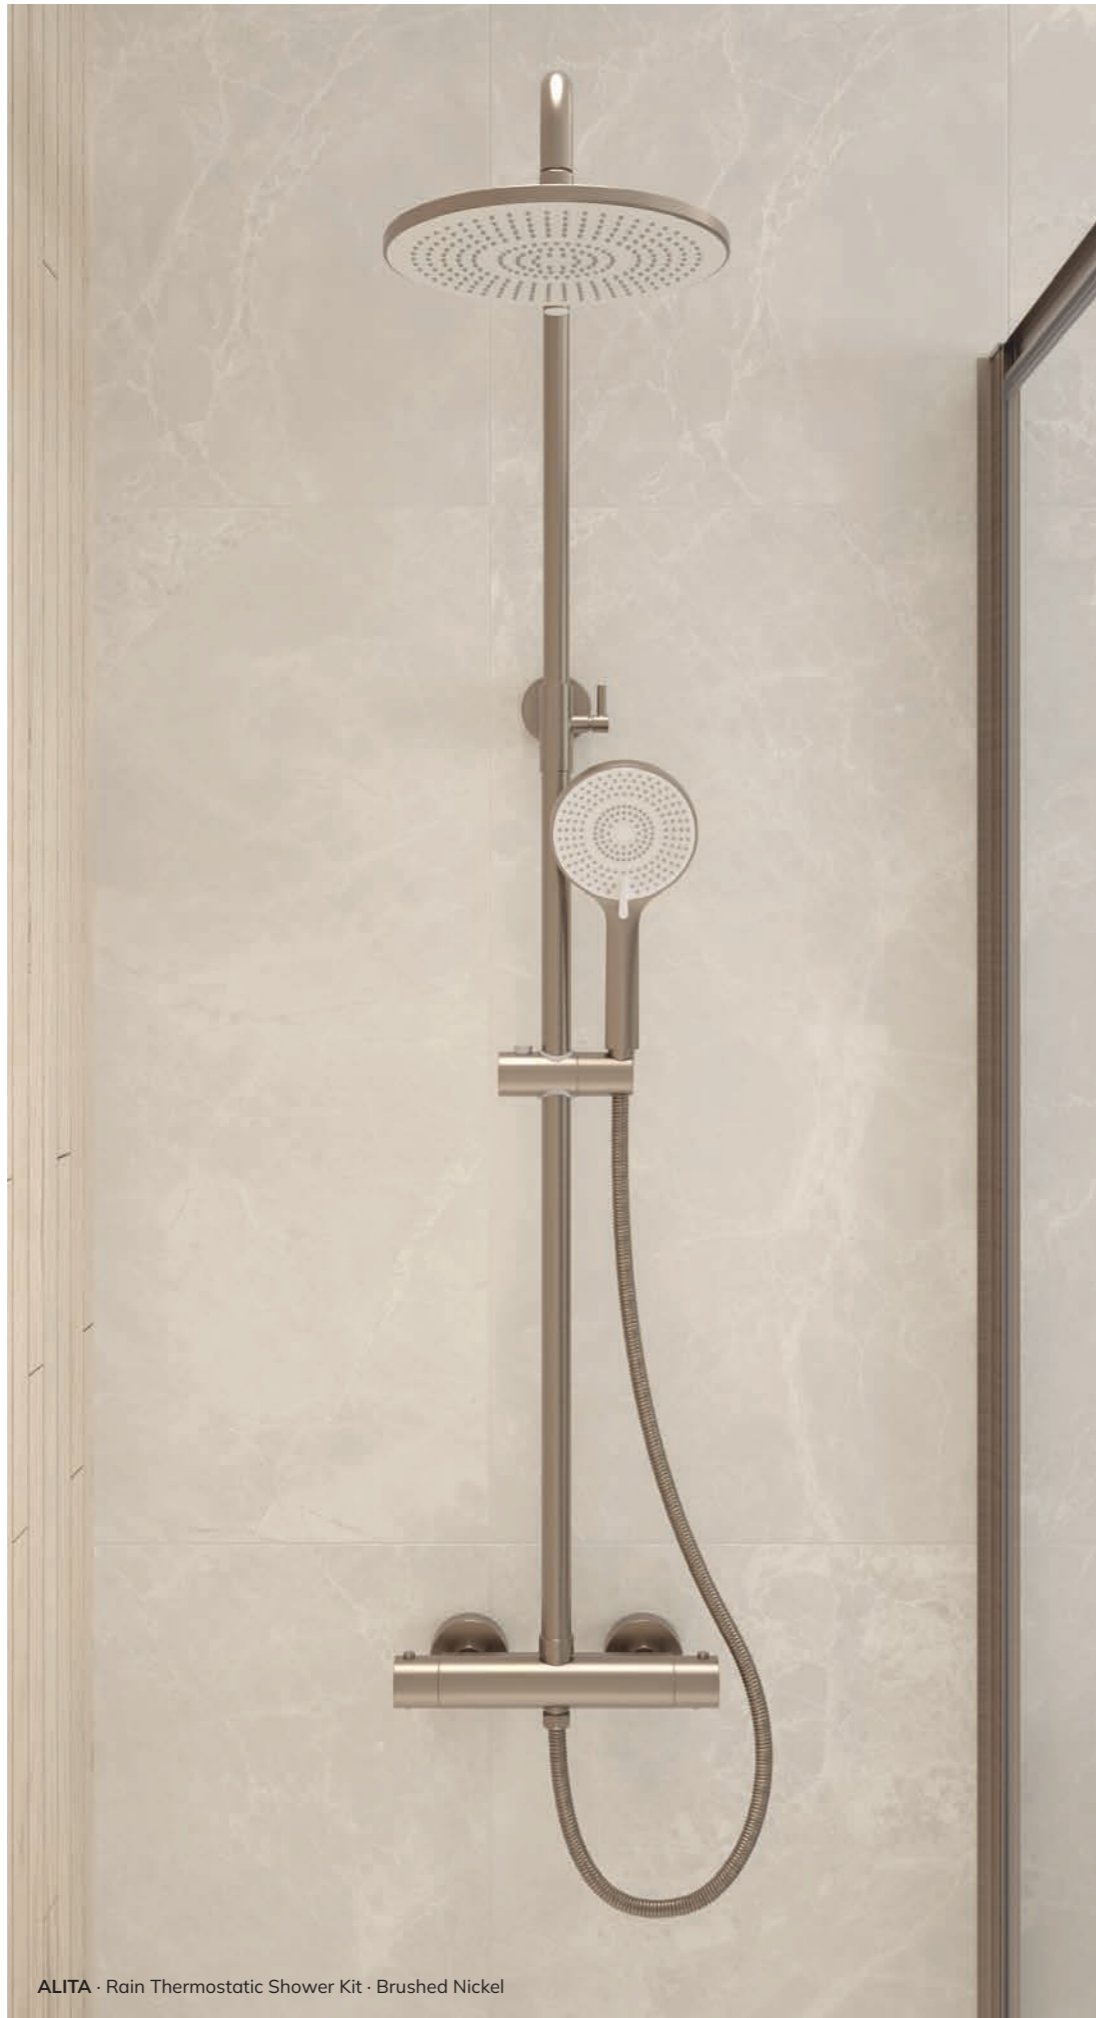

ALITA - Rain Thermostatic Shower Kit - Brushed Nickel

ALITA Rain Thermostatic Shower Kit

- Two Function Thermostatic Shower Valve
- Cool Touch Technology
- Built In Diverter
- Zinc Alloy Handles
- Fast Fix Brackets Included
- 3 Function Handset
- 250mm Shower Head
- 1.5m Anti-twist Stainless Steel Hose
- Min. operating pressure: 0.5 bar