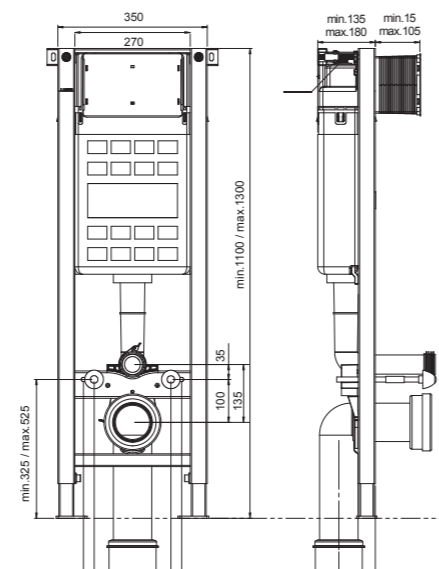

FASTFIX Frame for Wall Hung WCs

Includes pan connectors with front access, dual flush cistern and rectangular or circular flush plate [excluding wc pan]

W350 x H1100-1300 x D150-180mm

Chrome		T074113P43
White		T074113P44
Black		T074113P45
Chrome		T074113P47
White		T074113P48
Black		T074113P49