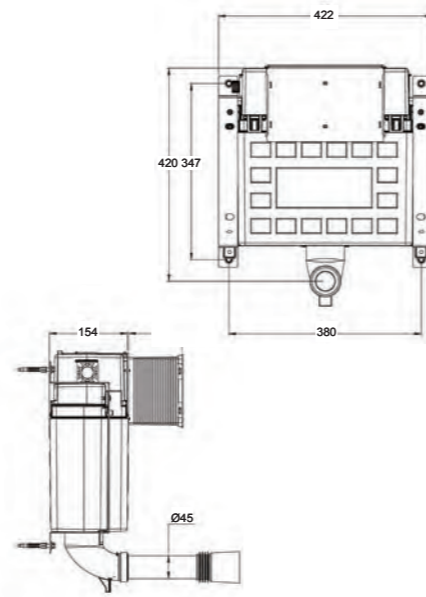

Includes pan connectors with front access, dual flush cistern and rectangular or circular flush plate [excluding wc pan]

W420 x H420 x D155 - 185mm

Chrome		USW0147
White		USW0148
Black		USW0149
Chrome		USW0150
White		USW0151
Black		USW0152