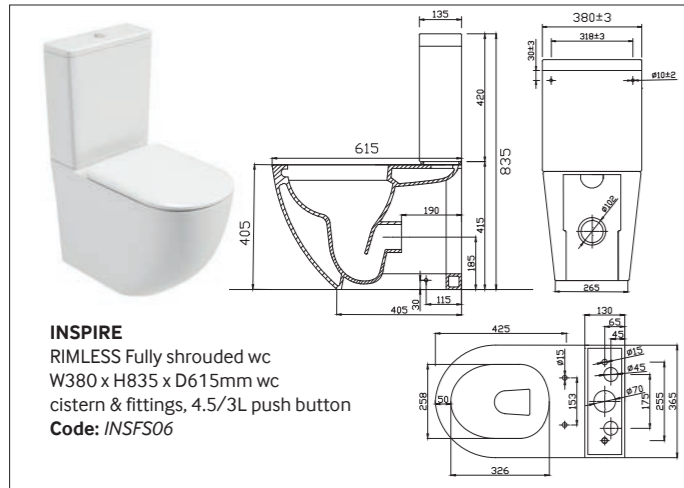

INSPIRE
Back to Wall RIMLESS wc soft close seat
Code: *INSBTW06*