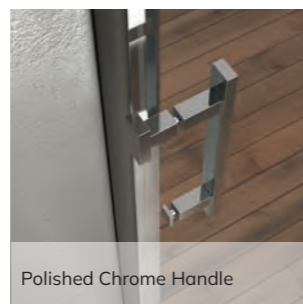

Easy Clean Safety Glass

Top Cover Cap

Push Down Bottom Rollers For Easy Cleaning

Metal Magnetic Door Closure

Concealment Strip

Polished Chrome Handle

Sleek Hinge

STYLE Inline Pivot