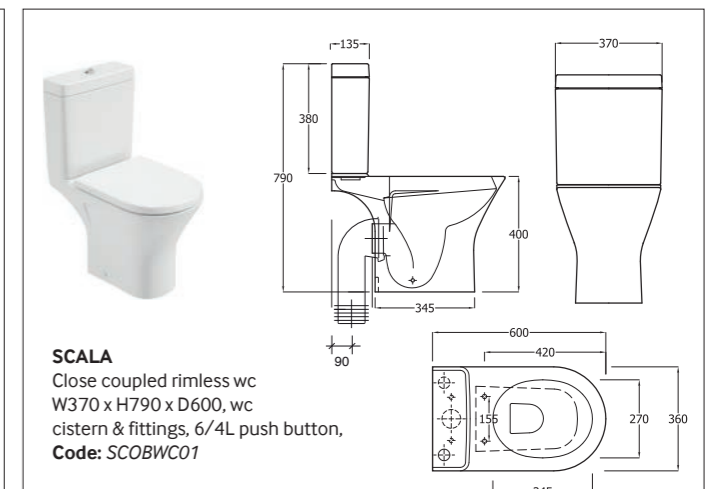

SCALA COMFORT HEIGHT
Comfort height close coupled rimless wc
W370 x H850 comfort height x D665,
wc, cistern & fittings, 6/4L push button,
Code: *SCOBWC03*

SCALA
Close coupled rimless wc
W370 x H790 x D600, wc
cistern & fittings, 6/4L push button,
Code: *SCOBWC01*