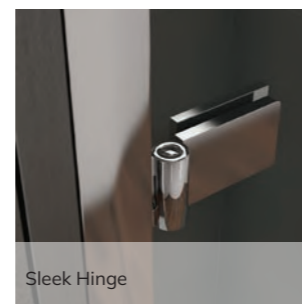

Easy Clean Safety Glass

Top Cover Cap

Push Down Bottom Rollers For Easy Cleaning

Metal Magnetic Door Closure

Concealment Strip

Polished Chrome Handle

Sleek Hinge

STYLE Inline Pivot