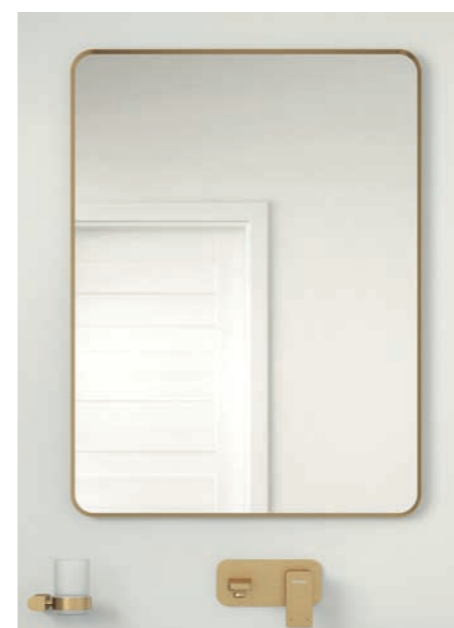

ASTRID

Features

- Matt Black or Brushed Gold metal frame
- Suitable for use in all inside areas

Rectangle	Matt Black	Brushed Gold	
W600 x H800mm	UM0031	UM0046	€315

Round	Matt Black	Brushed Gold	
Ø600mm	UM0028	UM0045	€230