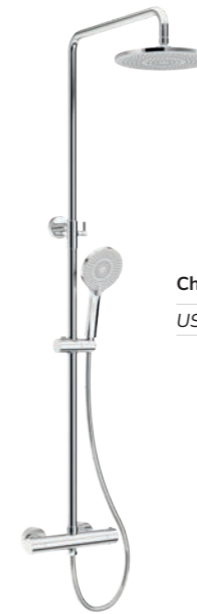

Chrome
USH0024 €395

Matt Black
USH0025 €495

Brushed Gold
USH0026 €495

Brushed Nickel
USH0027 €495

NEW

ONYX Square

Thermostatic Shower Kit

- Exposed thermostatic shower valve
- Telescopic riser
- 200mm showerhead
- Single function handset
- 1.5m shower hose
- Min. operating pressure: 0.5 Bar