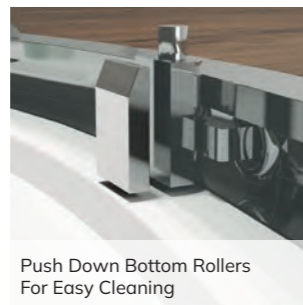

Easy-Glide Nylon And Brass Rollers