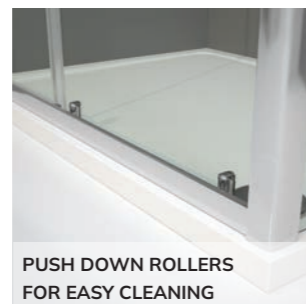

PIVOT HINGE

CHROME HANDLE

POLISHED PROFILES

INSIDE PROFILE

PUSH DOWN ROLLERS FOR EASY CLEANING

EASY CLEAN SAFETY GLASS

CITY+ Sliding Door with Side Panel

CITY+ Corner Entry