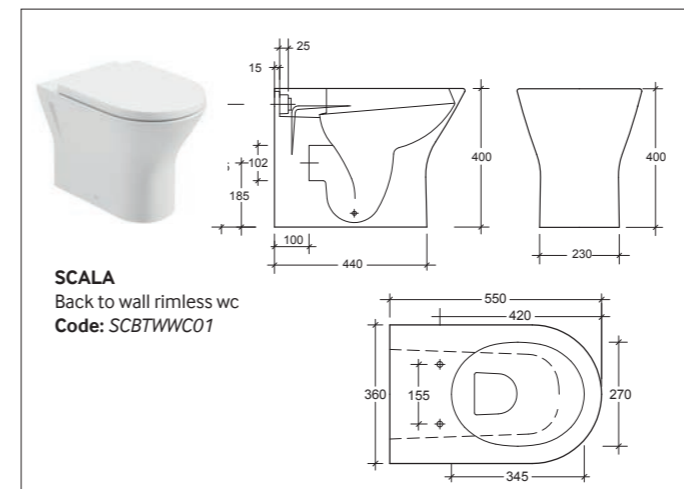

CHLOE
Close Coupled wc
W380 x H780 x D650mm
wc, cistern & fittings, 6/4L push button
with soft close quick release seat.
Code: *CHLCC01*

CHLOE
Back to Wall RIMLESS wc
with soft close quick release seat
Code: *CHLBTW01*