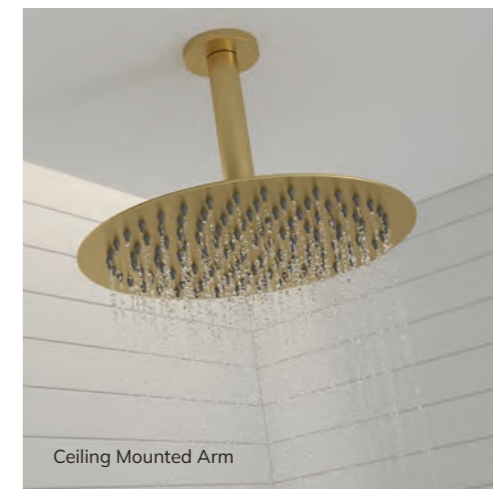

Chrome		USH0096	€645
Matt Black		USH0097	€745
Brushed Gold		USH0098	€745
Brushed Nickel		USH0099	€745

Choice of Wall or Ceiling Mounted Arm

ALITA Knurled

Thermostatic Shower Kit 2

NEW

Kit Includes

- Concealed Shower Valve Twin Outlet
- Round Handset Kit
- 250mm Stainless Steel Shower Head
- 345mm Wall arm or 200mm Ceiling mounted arm (please specify when ordering)