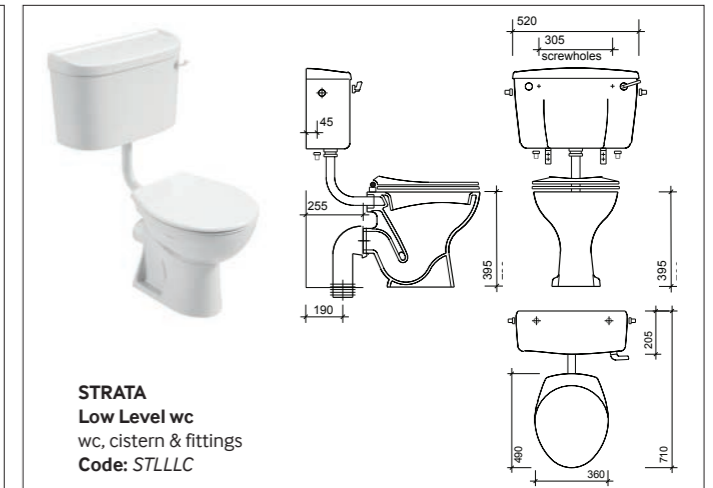

INSPIRE
Back to Wall RIMLESS wc soft close seat
Code: *INSBTW06*

STRATA
Close Coupled wc, W430 x H780 x D680mm
wc, cistern & fittings, 6/4L push button
Code: *STWCC*

STRATA
Low Level wc
wc, cistern & fittings
Code: *STLLC*